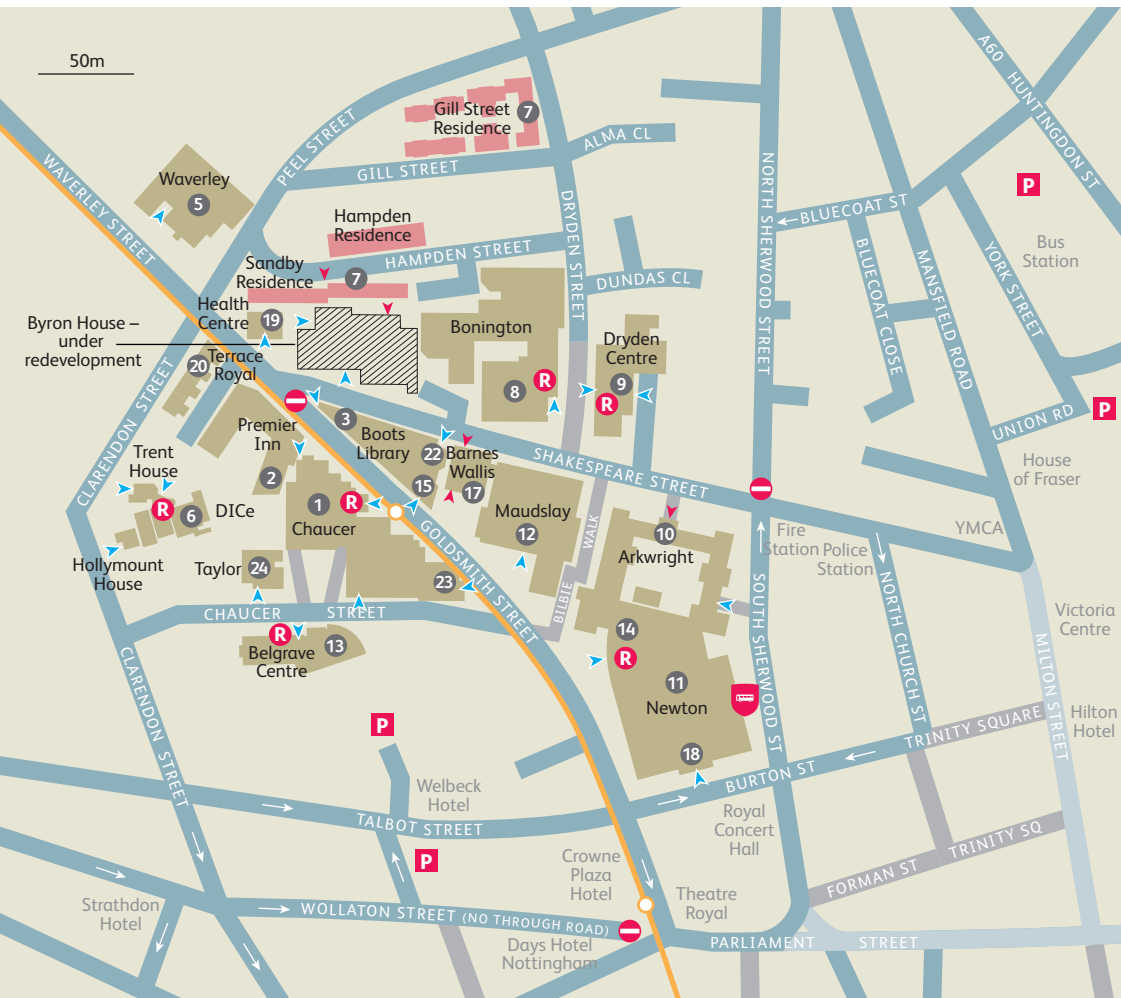

# City site

Arkwright building.....	10
Bass Management Centre.....	15
Belgrave Centre.....	13
Bonington building.....	8
Bonington Colour Bureau.....	8
Bonington Gallery.....	8
Bookshop.....	1
Boots Library.....	3
Business Innovation Team (BIT).....	1
Career Development Centre.....	14
Central Admissions.....	9
Central Court.....	14
Chaucer building.....	1
Chaucer Pin.....	23
Coffee Bars.....	1 8 14
Djanogly International Centre (DICE).....	6
Dryden Centre.....	9
Equality and Diversity.....	9
Finance Office.....	9
Fitness Gym.....	2
Halls of Residence.....	7
Health Centre.....	19
International Development Office.....	9
IoD Business Centre.....	14 18
IT Operations and Development.....	17
Maudslay building.....	12
Muslim Prayer Facilities.....	20
Newton building.....	11
Nottingham Conference Centre.....	18
Nottingham Language Centre.....	6
Nottingham Trent International College (NTIC).....	1
Occupational Health.....	19
Print Shop.....	1
Registry.....	9
Safety Office.....	9
Security.....	1
Shops.....	1 8
Sir Harry and Lady Djanogly Lecture Theatre.....	22
Student Accommodation Services.....	14
Student Services Centre.....	14
Student Support Services.....	14
Students' Union Offices.....	1
Taylor Building.....	24
The Hive.....	12
Waverley building.....	5

Schools	
Nottingham Business School.....	11
Nottingham Law School.....	1
School of Social Sciences.....	1
School of Art & Design.....	5 8
School of Architecture, Design and the Built Environment.....	10 12
School of Arts and Humanities.....	23
School of Education.....	12

One-way street	Main reception
Pedestrian street	Student residences
Buses, taxis, cyclists and blue badge only	University buildings
Public car parks	Tram route and stops
Entrance	No entry
Entrance with wheelchair access	Unlink bus stop